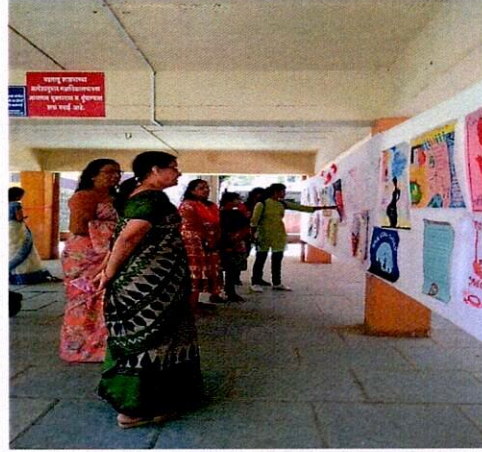

Poster presentation on Beti Bachav and Beti Padhav - Internal Complaints Committee and Women Empowerment Cell.

Date – 09/03/ 2019

Dr. Mrs. Sawant and Dr. Mrs. Shinde (Y. C. Insti. Of Sci. Satara)

[Signature]
The PRINCIPAL
KISAN VEER MAHAVIDYALAYA
Wai, Dist. Satara