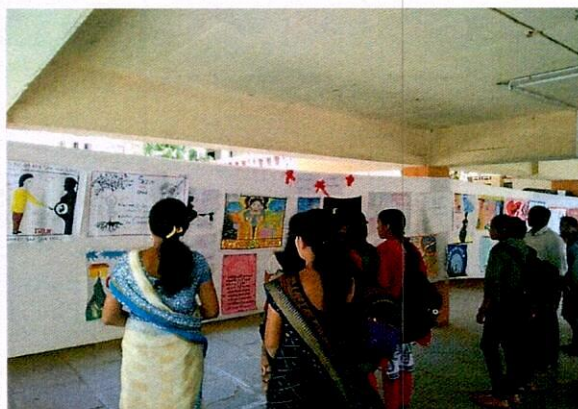

Poster presentation on Beti Bachav and Beti Padhav - Internal Complaints Committee and Women Empowerment Cell.

Date – 09/03/ 2019

Dr. Mrs. Sawant and Dr. Mrs. Shinde (Y. C. Insti. Of Sci. Satara)

[Signature]
The PRINCIPAL
KISAN VEER MAHAVIDYALAYA
Wai, Dist. Satara